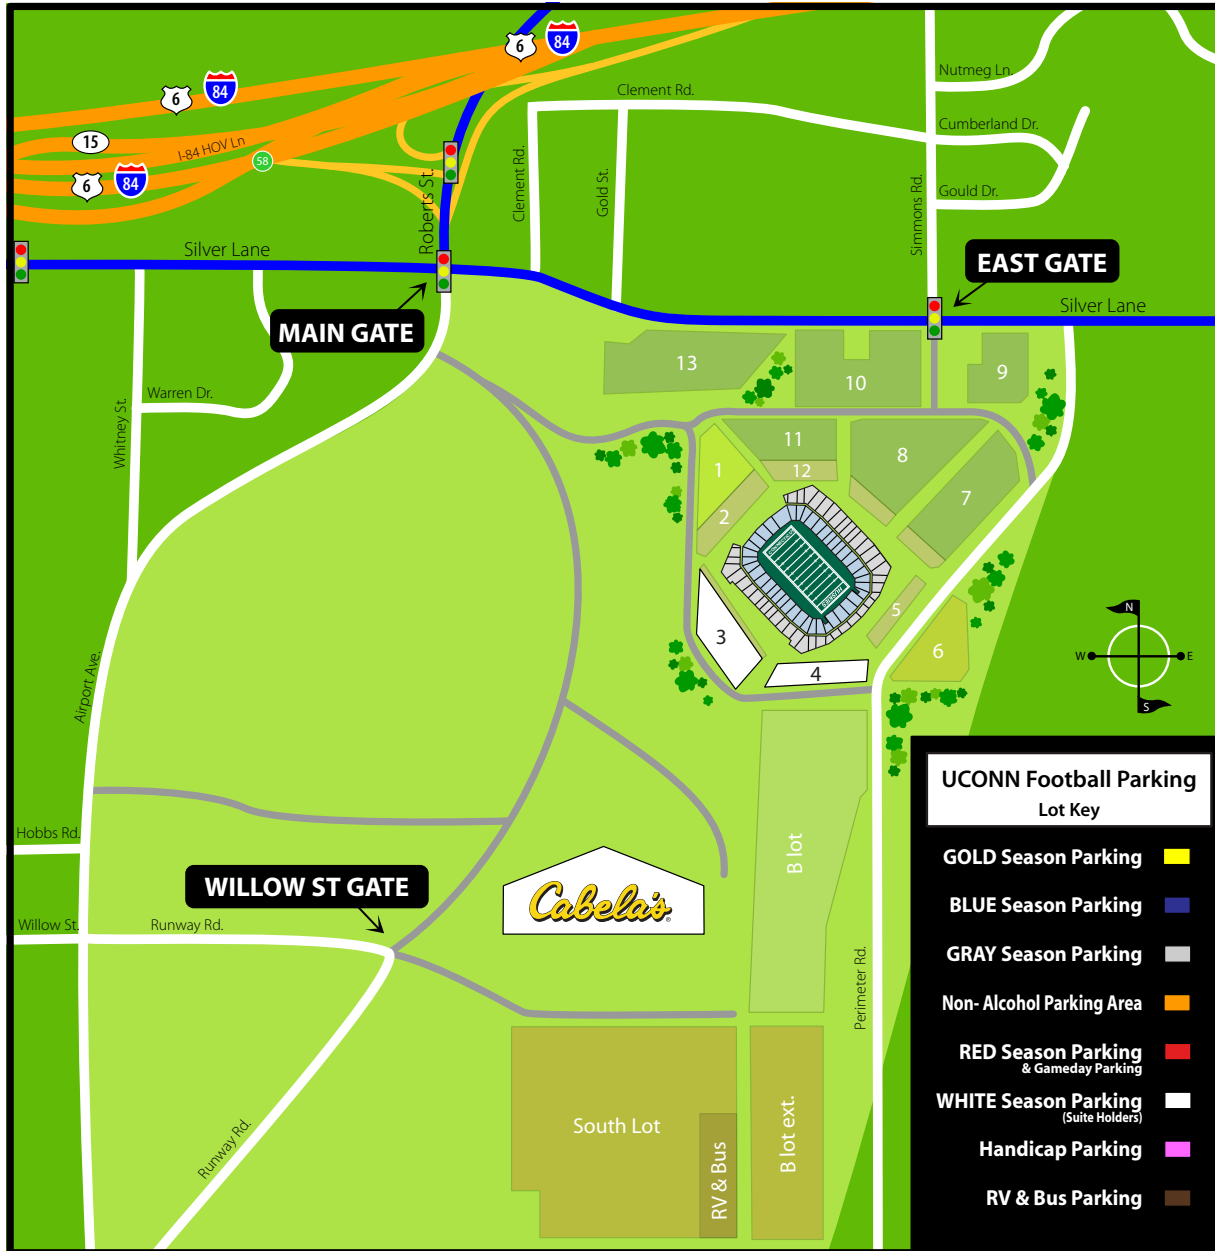

UCONN Parking at Rentschler Field

Note: For non-UCONN event parking, please see General Parking Map located at www.rentschlerfield.com.

From the North

Take I-91 South toward Hartford to Exit 35A - Route 291 South to I-84 West. Follow I-84 West to Exit 58 - Roberts Street/Silver Lane. On the exit ramp, turn left and continue over I-84 and straight through the Silver Lane intersection into the Rentschler Field Main Gate.

From the South

Take I-91 North toward Hartford to Exit 25, Route 3N. Merge left onto Route 3 North. Merge into left lane. Exit Route 3 North onto Route 2 West. Follow Route 2 West to Exit 5A Main Street. Merge onto Main Street and continue straight through the Brewer Street intersection. Continue on Main Street and turn right into the Rentschler Field Willow Street Gate.

Blue & Gold season parking passes continue on route 2W to Exit 4. At bottom of ramp turn right onto east river drive and continue straight through the main street intersection onto silver lane to the Rentschler Field Main Gate or East Gate.

From the Southwest

Take either I-84 East or I-91 North. Follow directions above from the South. From Route 15 North. Take Exit 91 - Silver Lane toward Roberts Street. Bear Right onto Silver Lane to the Rentschler Field Main Gate or East Gate.

From the East

Via I-384:

Take Route 6 West or Route 44 West to I-384 West. Follow I-384 West toward Manchester. Take Exit 1, Spencer Street. Turn left at end of exit ramp onto Spencer Street. Follow Spencer Street onto Silver Lane in East Hartford. Follow Silver Lane to Rentschler Field East Gate.

Via I-84:

Take I-84 West toward Hartford to Exit 58, Roberts Street / Silver Lane. At the end of the exit ramp, turn left onto Roberts Street and follow to Silver Lane. Merge into one lane and continue straight through Silver Lane intersection into the Rentschler Field Main Gate.

From the Southeast

Take Route 2 West toward Hartford. Take Exit 5A, Main Street. Merge onto Main Street and continue straight through the Brewer Street intersection. Continue on Main Street to the Rentschler Field Willow Street Gate.

Blue & Gold season parking passes continue on route 2W to Exit 4. At bottom of ramp turn right onto east river drive and continue straight through the main street intersection onto silver lane to the Rentschler Field Main Gate or East Gate.

From the West

Take I-84 East toward Hartford. Follow I-84 East to Exit 58, Roberts Street / Silver Lane. On the exit ramp, keep to the right and continue straight through the Silver Lane intersection into the Rentschler Field Main Gate.