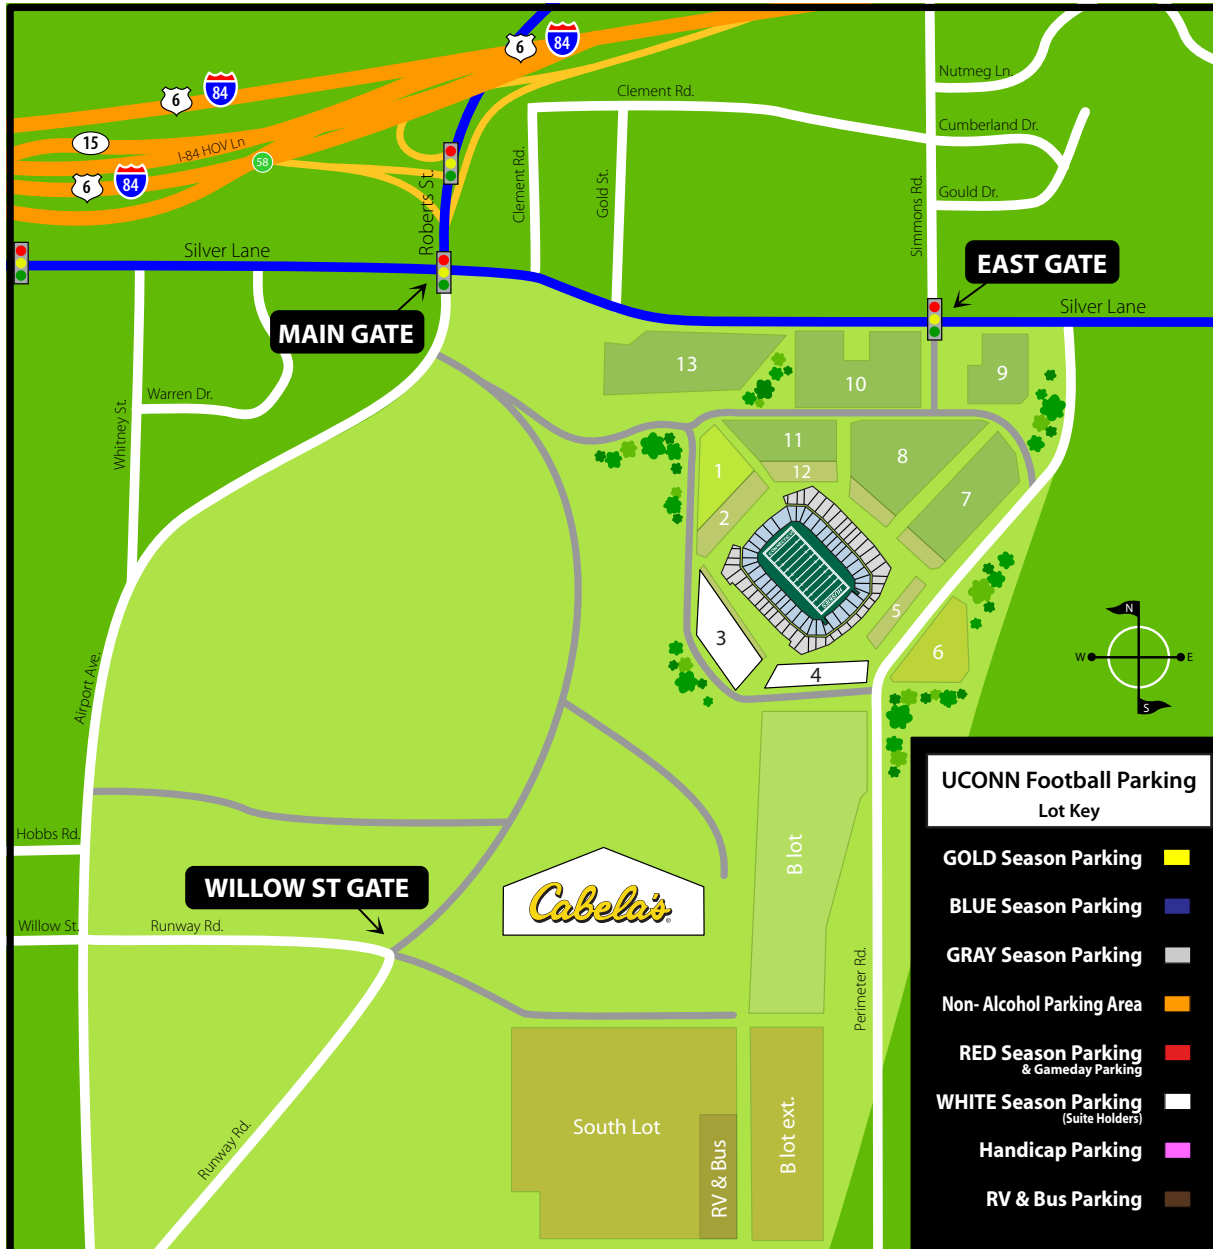

UCONN Parking at Rentschler Field

Directions to Rentschler Field

From the North

Take I-91 South toward Hartford to Exit 35A - Route 291 South to I-84 West. Follow I-84 West to Exit 58 - Roberts Street/Silver Lane. On the exit ramp, turn left and continue over I-84 and straight through the Silver Lane intersection into the Rentschler Field Main Gate.

From the South

Take I-91 North toward Hartford to Exit 25, Route 3N. Merge left onto Route 3 North. Merge into left lane. Exit Route 3 North onto Route 2 West. Follow Route 2 West to Exit 5A Main Street. Merge onto Main Street and continue straight through the Brewer Street intersection. Continue on Main Street and turn right into the Rentschler Field Willow Street Gate.

Blue & Gold season parking passes continue on route 2W to Exit 4. At bottom of ramp turn right onto east river drive and continue straight through the main street intersection onto silver lane to the Rentschler Field Main Gate or East Gate.

From the Southwest

Take either I-84 East or I-91 North. Follow directions above from the South. From Route 15 North. Take Exit 91 - Silver Lane toward Roberts Street. Bear Right onto Silver Lane to the Rentschler Field Main Gate or East Gate.

From the East

Via I-384:

Take Route 6 West or Route 44 West to I-384 West. Follow I-384 West toward Manchester. Take Exit 1, Spencer Street. Turn left at end of exit ramp onto Spencer Street. Follow Spencer Street onto Silver Lane in East Hartford. Follow Silver Lane to Rentschler Field East Gate.

Via I-84:

Take I-84 West toward Hartford to Exit 58, Roberts Street / Silver Lane. At the end of the exit ramp, turn left onto Roberts Street and follow to Silver Lane. Merge into one lane and continue straight through Silver Lane intersection into the Rentschler Field Main Gate.

From the Southeast

Take Route 2 West toward Hartford. Take Exit 5A, Main Street. Merge onto Main Street and continue straight through the Brewer Street intersection. Continue on Main Street to the Rentschler Field Willow Street Gate.

Blue & Gold season parking passes continue on route 2W to Exit 4. At bottom of ramp turn right onto east river drive and continue straight through the main street intersection onto silver lane to the Rentschler Field Main Gate or East Gate.

From the West

Take I-84 East toward Hartford. Follow I-84 East to Exit 58, Roberts Street / Silver Lane. On the exit ramp, keep to the right and continue straight through the Silver Lane intersection into the Rentschler Field Main Gate.

Note: For non-UCONN event parking, please see General Parking Map located at www.rentschlerfield.com.