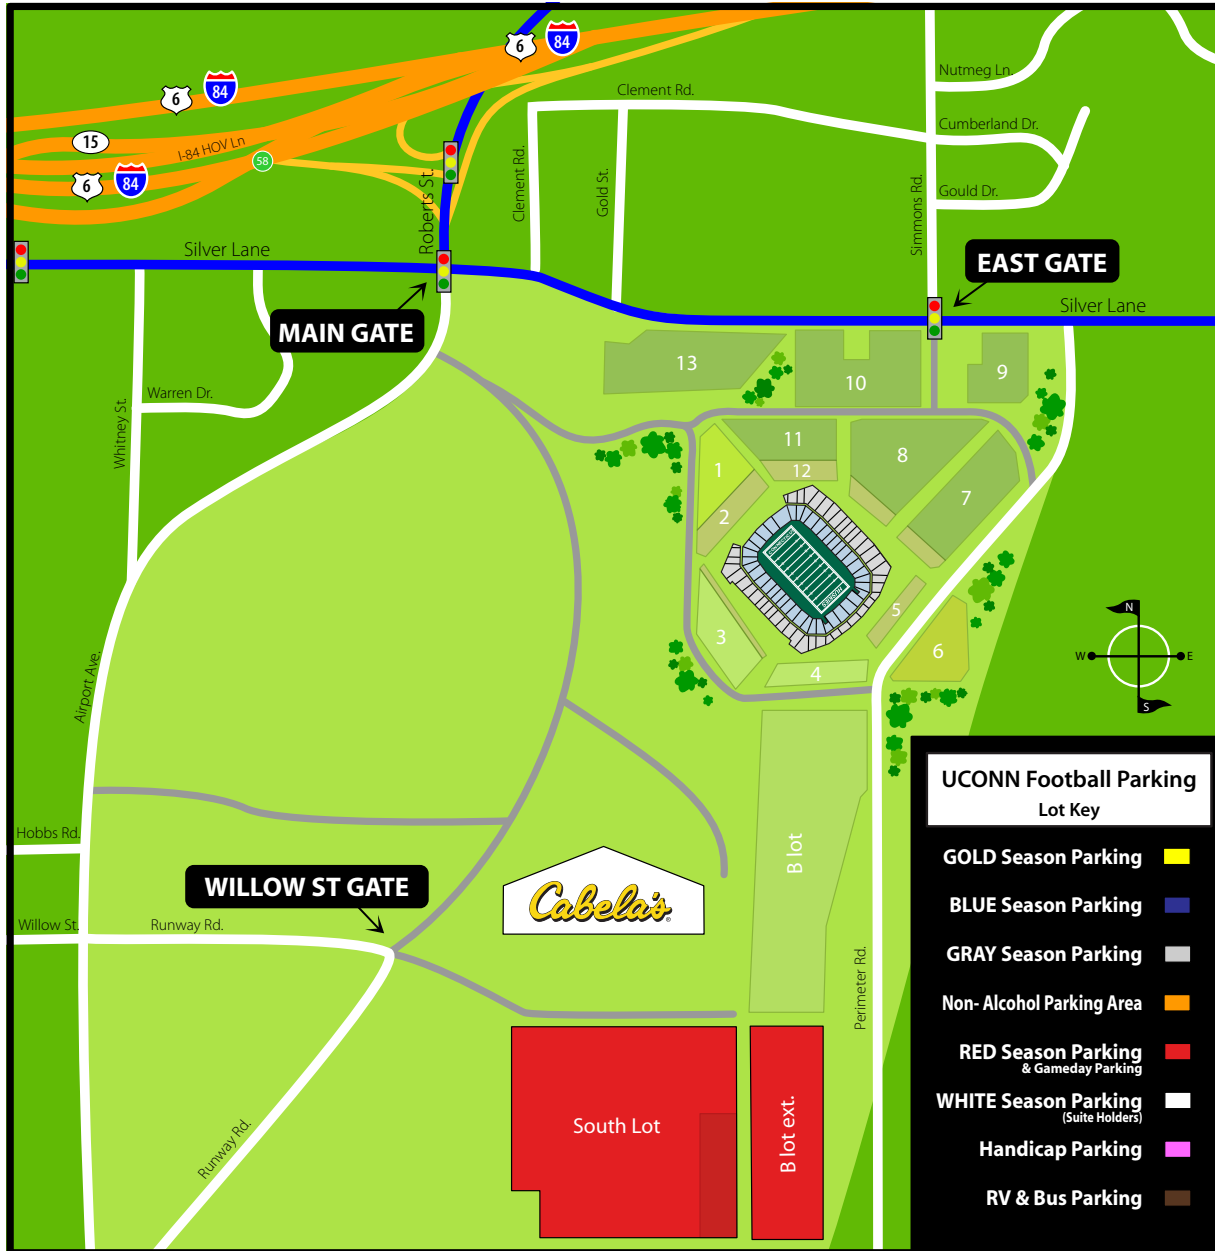

UCONN Parking at Rentschler Field

Note: For non-UCONN event parking, please see General Parking Map located at www.rentschlerfield.com.

From the North

Take I-91 South toward Hartford to Exit 35A - Route 291 South to I-84 West. Follow I-84 West to Exit 58 - Roberts Street/Silver Lane. On the exit ramp, turn left and continue over I-84 and straight through the Silver Lane intersection into the Rentschler Field Main Gate.

From the South

Take I-91 North toward Hartford to Exit 25, Route 3N. Merge left onto Route 3 North. Merge into left lane. Exit Route 3 North onto Route 2 West. Follow Route 2 West to Exit 5A Main Street. Merge onto Main Street and continue straight through the Brewer Street intersection. Continue on Main Street and turn right into the Rentschler Field Willow Street Gate.

Blue & Gold season parking passes continue on route 2W to Exit 4. At bottom of ramp turn right onto east river drive and continue straight through the main street intersection onto silver lane to the Rentschler Field Main Gate or East Gate.

From the Southwest

Take either I-84 East or I-91 North. Follow directions above from the South. From Route 15 North. Take Exit 91 - Silver Lane toward Roberts Street. Bear Right onto Silver Lane to the Rentschler Field Main Gate or East Gate.

From the East

Via I-384:

Take Route 6 West or Route 44 West to I-384 West. Follow I-384 West toward Manchester. Take Exit 1, Spencer Street. Turn left at end of exit ramp onto Spencer Street. Follow Spencer Street onto Silver Lane in East Hartford. Follow Silver Lane to Rentschler Field East Gate.

Via I-84:

Take I-84 West toward Hartford to Exit 58, Roberts Street / Silver Lane. At the end of the exit ramp, turn left onto Roberts Street and follow to Silver Lane. Merge into one lane and continue straight through Silver Lane intersection into the Rentschler Field Main Gate.

From the Southeast

Take Route 2 West toward Hartford. Take Exit 5A, Main Street. Merge onto Main Street and continue straight through the Brewer Street intersection. Continue on Main Street to the Rentschler Field Willow Street Gate.

Blue & Gold season parking passes continue on route 2W to Exit 4. At bottom of ramp turn right onto east river drive and continue straight through the main street intersection onto silver lane to the Rentschler Field Main Gate or East Gate.

From the West

Take I-84 East toward Hartford. Follow I-84 East to Exit 58, Roberts Street / Silver Lane. On the exit ramp, keep to the right and continue straight through the Silver Lane intersection into the Rentschler Field Main Gate.