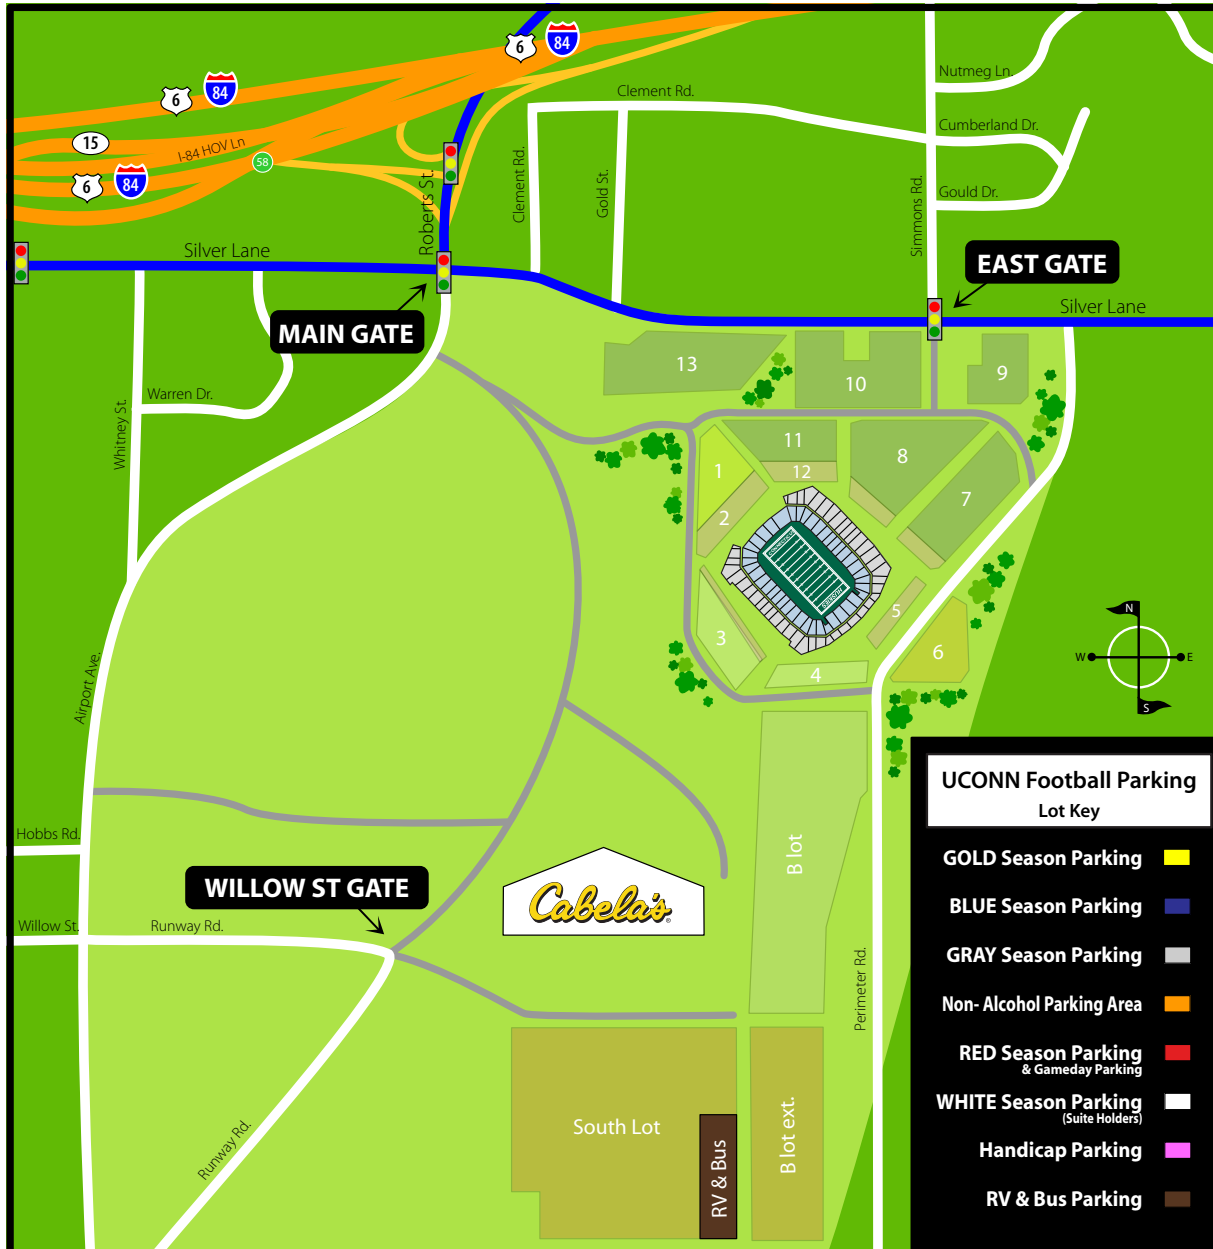

UCONN Parking at Rentschler Field

Directions to Rentschler Field

From the North

Take I-91 South toward Hartford to Exit 35A - Route 291 South to I-84 West. Follow I-84 West to Exit 58 - Roberts Street/Silver Lane. On the exit ramp, turn left and continue over I-84 and straight through the Silver Lane intersection into the Rentschler Field Main Gate.

From the South

Take I-91 North toward Hartford to Exit 25, Route 3N. Merge left onto Route 3 North. Merge into left lane. Exit Route 3 North onto Route 2 West. Follow Route 2 West to Exit 5A Main Street. Merge onto Main Street and continue straight through the Brewer Street intersection. Continue on Main Street and turn right into the Rentschler Field Willow Street Gate.

Blue & Gold season parking passes continue on route 2W to Exit 4. At bottom of ramp turn right onto east river drive and continue straight through the main street intersection onto silver lane to the Rentschler Field Main Gate or East Gate.

From the Southwest

Take either I-84 East or I-91 North. Follow directions above from the South. From Route 15 North. Take Exit 91 - Silver Lane toward Roberts Street. Bear Right onto Silver Lane to the Rentschler Field Main Gate or East Gate.

From the East

Via I-384:

Take Route 6 West or Route 44 West to I-384 West. Follow I-384 West toward Manchester. Take Exit 1, Spencer Street. Turn left at end of exit ramp onto Spencer Street. Follow Spencer Street onto Silver Lane in East Hartford. Follow Silver Lane to Rentschler Field East Gate.

Via I-84:

Take I-84 West toward Hartford to Exit 58, Roberts Street / Silver Lane. At the end of the exit ramp, turn left onto Roberts Street and follow to Silver Lane. Merge into one lane and continue straight through Silver Lane intersection into the Rentschler Field Main Gate.

From the Southeast

Take Route 2 West toward Hartford. Take Exit 5A, Main Street. Merge onto Main Street and continue straight through the Brewer Street intersection. Continue on Main Street to the Rentschler Field Willow Street Gate.

Blue & Gold season parking passes continue on route 2W to Exit 4. At bottom of ramp turn right onto east river drive and continue straight through the main street intersection onto silver lane to the Rentschler Field Main Gate or East Gate.

From the West

Take I-84 East toward Hartford. Follow I-84 East to Exit 58, Roberts Street / Silver Lane. On the exit ramp, keep to the right and continue straight through the Silver Lane intersection into the Rentschler Field Main Gate.

Note: For non-UCONN event parking, please see General Parking Map located at www.rentschlerfield.com.