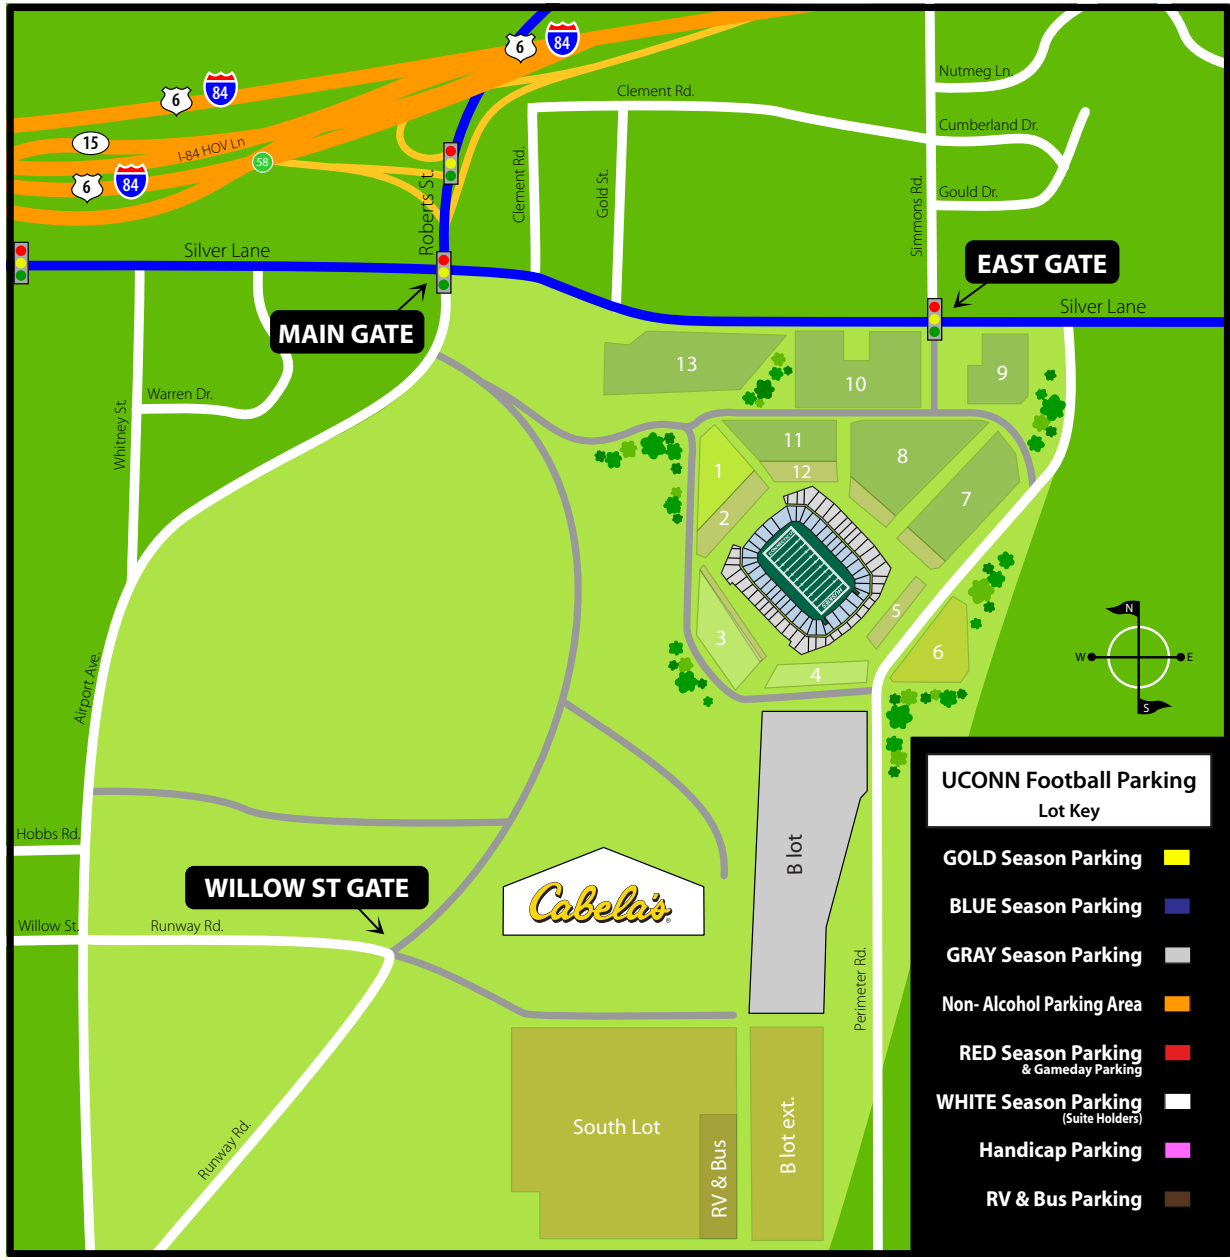

UCONN Parking at Rentschler Field

Note: For non-UCONN event parking, please see General Parking Map located at www.rentschlerfield.com.

From the North

Take I-91 South toward Hartford to Exit 35A - Route 291 South to I-84 West. Follow I-84 West to Exit 58 - Roberts Street/Silver Lane. On the exit ramp, turn left and continue over I-84 and straight through the Silver Lane intersection into the Rentschler Field Main Gate.

From the South

Take I-91 North toward Hartford to Exit 25, Route 3N. Merge left onto Route 3 North. Merge into left lane. Exit Route 3 North onto Route 2 West. Follow Route 2 West to Exit 5A Main Street. Merge onto Main Street and continue straight through the Brewer Street intersection. Continue on Main Street and turn right into the Rentschler Field Willow Street Gate.

Blue & Gold season parking passes continue on route 2W to Exit 4. At bottom of ramp turn right onto east river drive and continue straight through the main street intersection onto silver lane to the Rentschler Field Main Gate or East Gate.

From the Southwest

Take either I-84 East or I-91 North. Follow directions above from the South. From Route 15 North. Take Exit 91 - Silver Lane toward Roberts Street. Bear Right onto Silver Lane to the Rentschler Field Main Gate or East Gate.

From the East

Via I-384:
Take Route 6 West or Route 44 West to I-384 West. Follow I-384 West toward Manchester. Take Exit 1, Spencer Street. Turn left at end of exit ramp onto Spencer Street. Follow Spencer Street onto Silver Lane in East Hartford. Follow Silver Lane to Rentschler Field East Gate.

Via I-84:

Take I-84 West toward Hartford to Exit 58, Roberts Street / Silver Lane. At the end of the exit ramp, turn left onto Roberts Street and follow to Silver Lane. Merge into one lane and continue straight through Silver Lane intersection into the Rentschler Field Main Gate.

From the Southeast

Take Route 2 West toward Hartford. Take Exit 5A, Main Street. Merge onto Main Street and continue straight through the Brewer Street intersection. Continue on Main Street to the Rentschler Field Willow Street Gate.

Blue & Gold season parking passes continue on route 2W to Exit 4. At bottom of ramp turn right onto east river drive and continue straight through the main street intersection onto silver lane to the Rentschler Field Main Gate or East Gate.

From the West

Take I-84 East toward Hartford. Follow I-84 East to Exit 58, Roberts Street / Silver Lane. On the exit ramp, keep to the right and continue straight through the Silver Lane intersection into the Rentschler Field Main Gate.