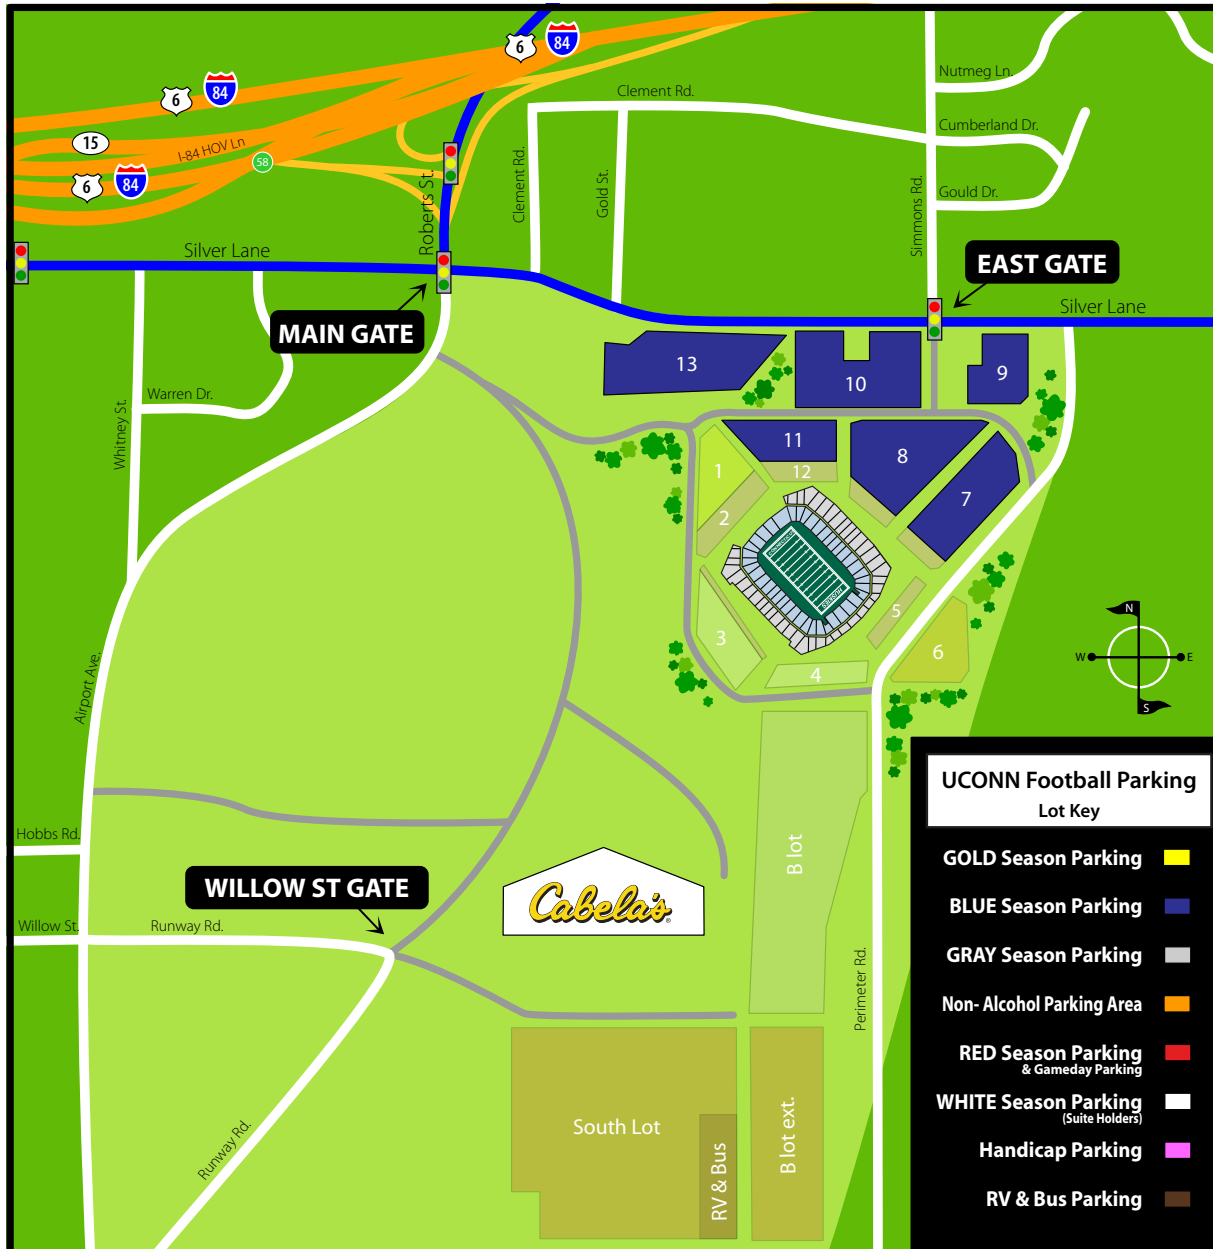

UCONN Parking at Rentschler Field

Directions to Rentschler Field

From the North

Take I-91 South toward Hartford to Exit 35A - Route 291 South to I-84 West. Follow I-84 West to Exit 58 - Roberts Street/Silver Lane. On the exit ramp, turn left and continue over I-84 and straight through the Silver Lane intersection into the Rentschler Field Main Gate.

From the South

Take I-91 North toward Hartford to Exit 25, Route 3N. Merge left onto Route 3 North. Merge into left lane. Exit Route 3 North onto Route 2 West. Follow Route 2 West to Exit 5A Main Street. Merge onto Main Street and continue straight through the Brewer Street intersection. Continue on Main Street and turn right into the Rentschler Field Willow Street Gate.

Blue & Gold season parking passes continue on route 2W to Exit 4. At bottom of ramp turn right onto east river drive and continue straight through the main street intersection onto silver lane to the Rentschler Field Main Gate or East Gate.

From the Southwest

Take either I-84 East or I-91 North. Follow directions above from the South. From Route 15 North. Take Exit 91 - Silver Lane toward Roberts Street. Bear Right onto Silver Lane to the Rentschler Field Main Gate or East Gate.

From the East

Via I-384:

Take Route 6 West or Route 44 West to I-384 West. Follow I-384 West toward Manchester. Take Exit 1, Spencer Street. Turn left at end of exit ramp onto Spencer Street. Follow Spencer Street onto Silver Lane in East Hartford. Follow Silver Lane to Rentschler Field East Gate.

Via I-84:

Take I-84 West toward Hartford to Exit 58, Roberts Street / Silver Lane. At the end of the exit ramp, turn left onto Roberts Street and follow to Silver Lane. Merge into one lane and continue straight through Silver Lane intersection into the Rentschler Field Main Gate.

From the Southeast

Take Route 2 West toward Hartford. Take Exit 5A, Main Street. Merge onto Main Street and continue straight through the Brewer Street intersection. Continue on Main Street to the Rentschler Field Willow Street Gate.

Blue & Gold season parking passes continue on route 2W to Exit 4. At bottom of ramp turn right onto east river drive and continue straight through the main street intersection onto silver lane to the Rentschler Field Main Gate or East Gate.

From the West

Take I-84 East toward Hartford. Follow I-84 East to Exit 58, Roberts Street / Silver Lane. On the exit ramp, keep to the right and continue straight through the Silver Lane intersection into the Rentschler Field Main Gate.

Note: For non-UCONN event parking, please see General Parking Map located at www.rentschlerfield.com.