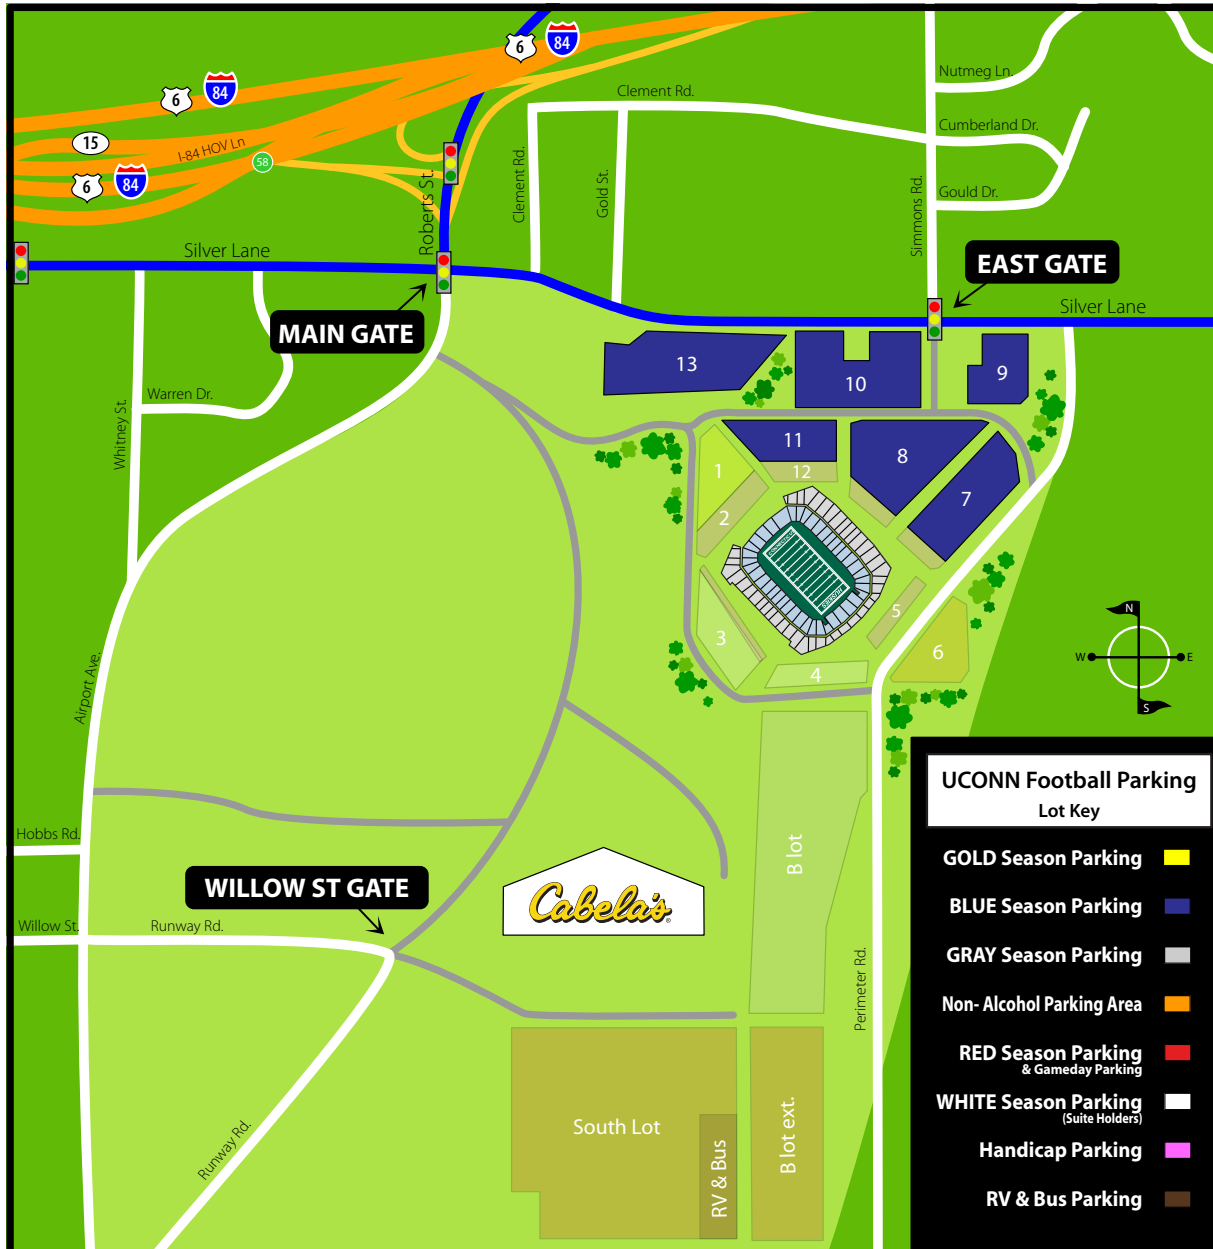

UCONN Parking at Rentschler Field

Directions to Rentschler Field

UCONN Football Parking	
Lot Key	
GOLD Season Parking	■
BLUE Season Parking	■
GRAY Season Parking	■
Non- Alcohol Parking Area	■
RED Season Parking & Gameday Parking	■
WHITE Season Parking (Suite Holders)	■
Handicap Parking	■
RV & Bus Parking	■

From the North

Take I-91 South toward Hartford to Exit 35A - Route 291 South to I-84 West. Follow I-84 West to Exit 58 - Roberts Street/Silver Lane. On the exit ramp, turn left and continue over I-84 and straight through the Silver Lane intersection into the Rentschler Field Main Gate.

From the South

Take I-91 North toward Hartford to Exit 25, Route 3N. Merge left onto Route 3 North. Merge into left lane. Exit Route 3 North onto Route 2 West. Follow Route 2 West to Exit 5A Main Street. Merge onto Main Street and continue straight through the Brewer Street intersection. Continue on Main Street and turn right into the Rentschler Field Willow Street Gate.

Blue & Gold season parking passes continue on route 2W to Exit 4. At bottom of ramp turn right onto east river drive and continue straight through the main street intersection onto silver lane to the Rentschler Field Main Gate or East Gate.

From the Southwest

Take either I-84 East or I-91 North. Follow directions above from the South. From Route 15 North. Take Exit 91 - Silver Lane toward Roberts Street. Bear Right onto Silver Lane to the Rentschler Field Main Gate or East Gate.

From the East

Via I-384:

Take Route 6 West or Route 44 West to I-384 West. Follow I-384 West toward Manchester. Take Exit 1, Spencer Street. Turn left at end of exit ramp onto Spencer Street. Follow Spencer Street onto Silver Lane in East Hartford. Follow Silver Lane to Rentschler Field East Gate.

Via I-84:

Take I-84 West toward Hartford to Exit 58, Roberts Street / Silver Lane. At the end of the exit ramp, turn left onto Roberts Street and follow to Silver Lane. Merge into one lane and continue straight through Silver Lane intersection into the Rentschler Field Main Gate.

From the Southeast

Take Route 2 West toward Hartford. Take Exit 5A, Main Street. Merge onto Main Street and continue straight through the Brewer Street intersection. Continue on Main Street to the Rentschler Field Willow Street Gate.

Blue & Gold season parking passes continue on route 2W to Exit 4. At bottom of ramp turn right onto east river drive and continue straight through the main street intersection onto silver lane to the Rentschler Field Main Gate or East Gate.

From the West

Take I-84 East toward Hartford. Follow I-84 East to Exit 58, Roberts Street / Silver Lane. On the exit ramp, keep to the right and continue straight through the Silver Lane intersection into the Rentschler Field Main Gate.

Note: For non-UCONN event parking, please see General Parking Map located at www.rentschlerfield.com.