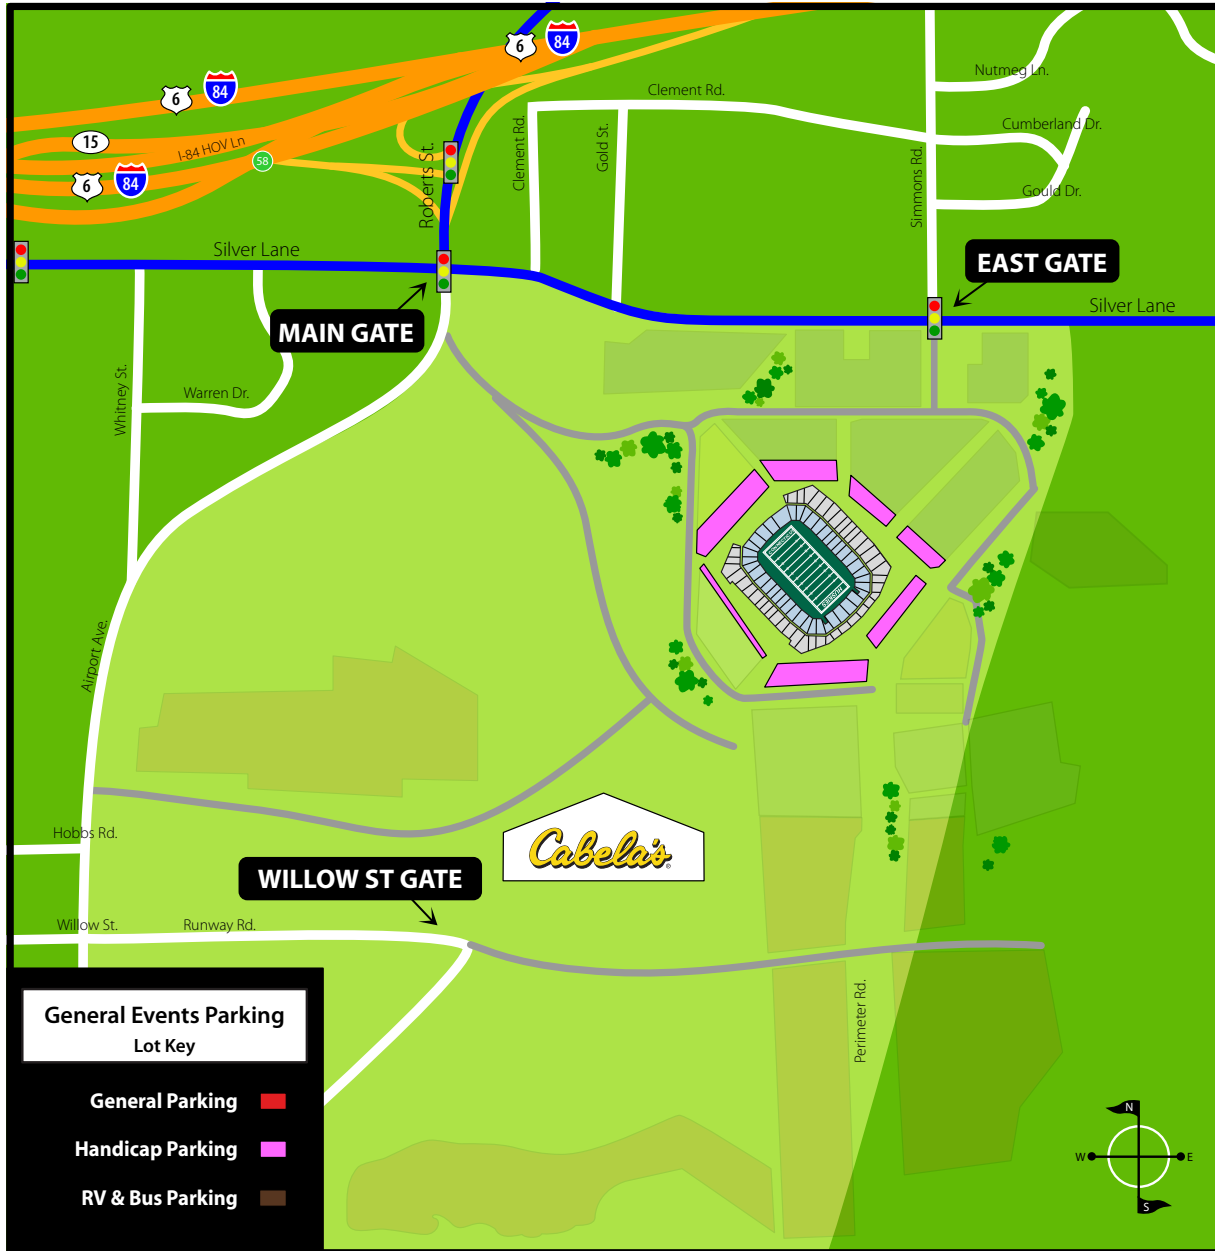

Handicap Parking at Rentschler Field

Directions to Rentschler Field

From the North

Take I-91 South toward Hartford to Exit 35A - Route 291 South to I-84 West. Follow I-84 West to Exit 58 - Roberts Street/Silver Lane. On the exit ramp, turn left and continue over I-84 and straight through the Silver Lane intersection into the Rentschler Field Main Gate.

From the South

Take I-91 North toward Hartford to Exit 25, Route 3N. Merge left onto Route 3 North. Merge into left lane. Exit Route 3 North onto Route 2 West. Follow Route 2 West to Exit 5A Main Street. Merge onto Main Street and continue straight through the Brewer Street intersection. Continue on Main Street and turn right into the Rentschler Field Willow Street Gate.

Blue & Gold season parking passes continue on route 2W to Exit 4. At bottom of ramp turn right onto east river drive and continue straight through the main street intersection onto silver lane to the Rentschler Field Main Gate or East Gate.

From the Southwest

Take either I-84 East or I-91 North. Follow directions above from the South. From Route 15 North. Take Exit 91 - Silver Lane toward Roberts Street. Bear Right onto Silver Lane to the Rentschler Field Main Gate or East Gate.

From the East

Via I-384:

Take Route 6 West or Route 44 West to I-384 West. Follow I-384 West toward Manchester. Take Exit 1, Spencer Street. Turn left at end of exit ramp onto Spencer Street. Follow Spencer Street onto Silver Lane in East Hartford. Follow Silver Lane to Rentschler Field East Gate.

Via I-84:

Take I-84 West toward Hartford to Exit 58, Roberts Street / Silver Lane. At the end of the exit ramp, turn left onto Roberts Street and follow to Silver Lane. Merge into one lane and continue straight through Silver Lane intersection into the Rentschler Field Main Gate.

From the Southeast

Take Route 2 West toward Hartford. Take Exit 5A, Main Street. Merge onto Main Street and continue straight through the Brewer Street intersection. Continue on Main Street to the Rentschler Field Willow Street Gate.

Blue & Gold season parking passes continue on route 2W to Exit 4. At bottom of ramp turn right onto east river drive and continue straight through the main street intersection onto silver lane to the Rentschler Field Main Gate or East Gate.

From the West

Take I-84 East toward Hartford. Follow I-84 East to Exit 58, Roberts Street / Silver Lane. On the exit ramp, keep to the right and continue straight through the Silver Lane intersection into the Rentschler Field Main Gate.