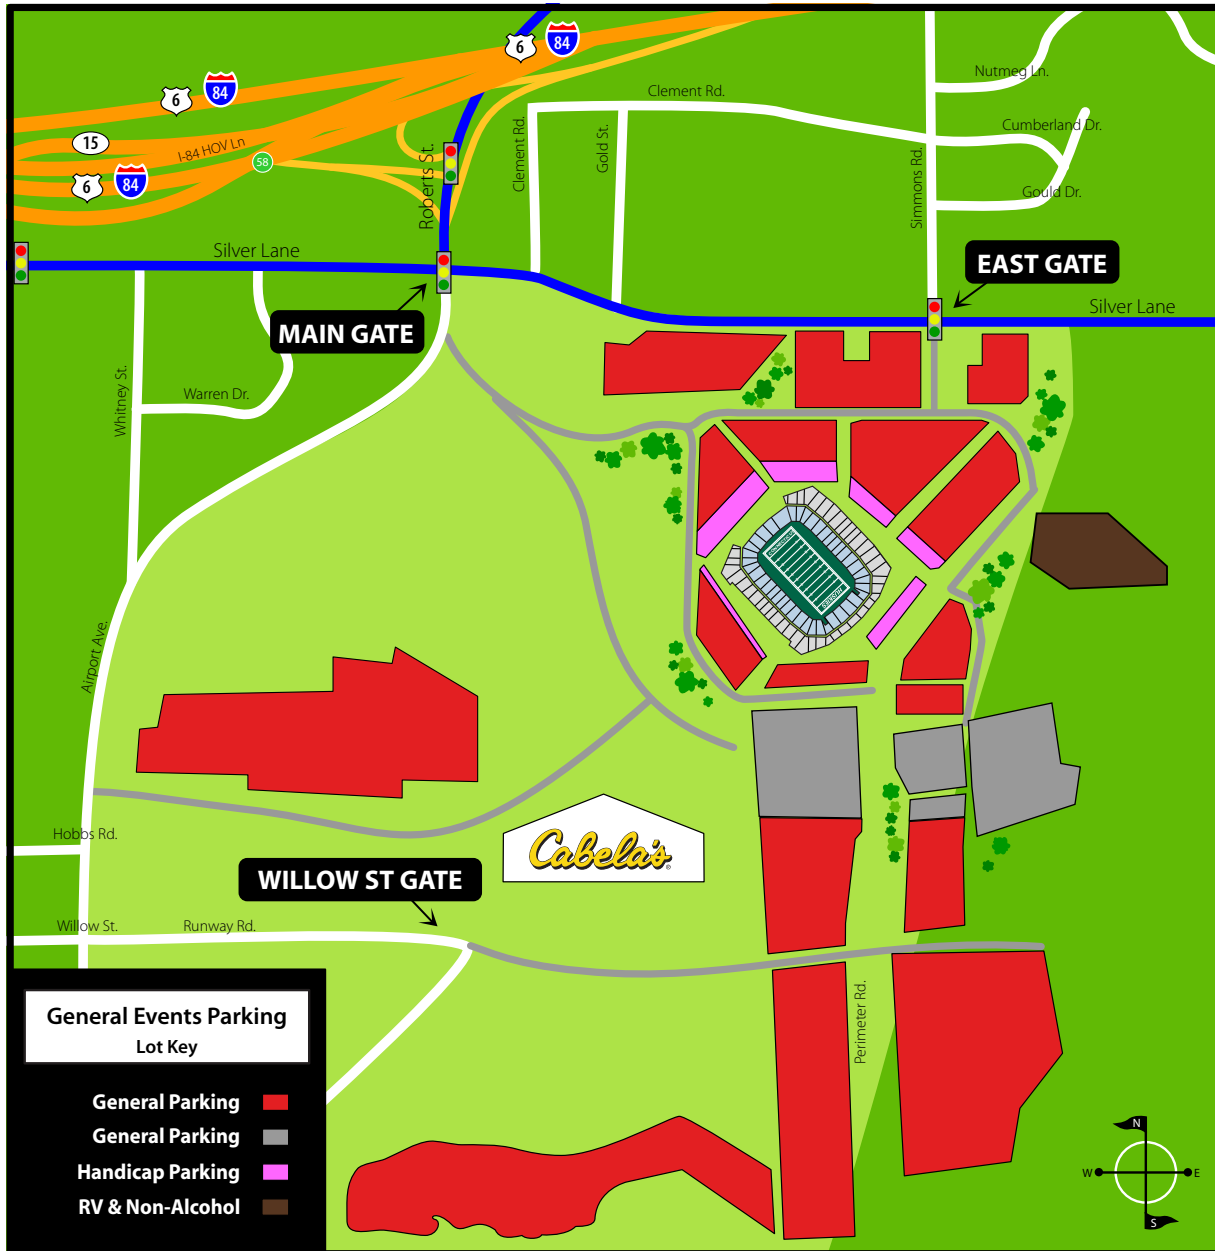

### From the North

Take I-91 South toward Hartford to Exit 35A - Route 291 South to I-84 West. Follow I-84 West to Exit 58 - Roberts Street/Silver Lane. On the exit ramp, turn left and continue over I-84 and straight through the Silver Lane intersection into the Rentschler Field Main Gate.

### From the South

Take I-91 North toward Hartford to Exit 25, Route 3N. Merge left onto Route 3 North. Merge into left lane. Exit Route 3 North onto Route 2 West. Follow Route 2 West to Exit 5A Main Street. Merge onto Main Street and continue straight through the Brewer Street intersection. Continue on Main Street and turn right into the Rentschler Field Willow Street Gate.

Blue & Gold season parking passes continue on route 2W to Exit 4. At bottom of ramp turn right onto east river drive and continue straight through the main street intersection onto silver lane to the Rentschler Field Main Gate or East Gate.